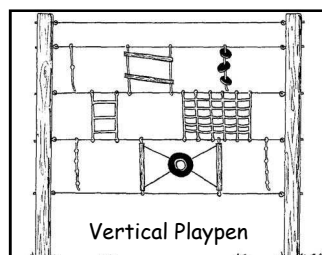

# 2010 Ropes Course Expansion

We are so excited about the ropes course expansion we couldn't wait to tell you about it. The four-element, high ropes course will be expanded this winter and be ready for the summer of 2010 for Middle and Senior Camp and the Counselors-In-Training. Four new elements [top of page] will be added to the high ropes course and a low ropes obstacle course [bottom right] will be constructed exclusively for Junior Camp. The Flying Squirrel can be used for children in all camps [bottom left].

Burma Bridge

Catwalk

Vertical Playpen

Bosun Chairs & Tires

Four new elements for the high ropes course: [shown above, from the left] Burma Bridge, Catwalk, vertical Playpen and Bosun Chairs and Tires Combo. The Vertical Playpen hangs directly from the Catwalk. Campers can climb the Vertical Playpen to get on to the Catwalk or climb up one of the telephone poles.

## The Flying Squirrel

Also known as Swing-As-You-Go, The Flying Squirrel is an exciting thrill ride. [Pictured above] The element requires the group to pull their bunkmate to their desired swing height. Upon reaching that height the camper reaches down and pulls the release on their harness and they swing like a pendulum. It is an exciting ride that puts the camper in control. This activity is great for all ages including Junior Camp.

## Junior Camp Low Ropes Challenge Course

Junior Camp is getting a new ropes course to their already plentiful list of weekly activities. The course is only 18 inches off the ground therefore negating the need for belaying campers as pictured below. Counselors and ropes course staff will supervise as four campers at a time climb on the course. Seven new elements will be added in total. Not shown below are the Swing Traverse with chairs and loops and the existing bouldering wall. Campers will be able to move from element to element without touching the ground.