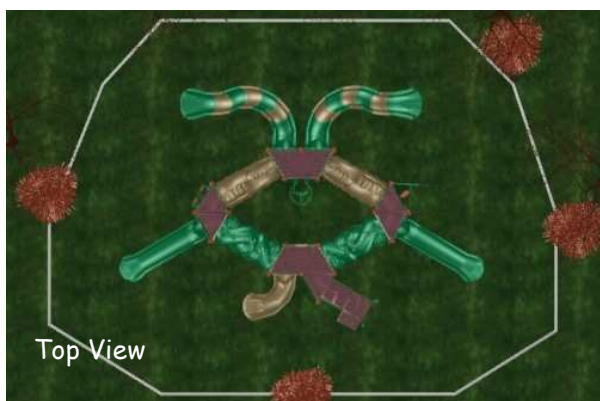

2010 Playground Expansion

We've got big plans for our playground! In January, construction is set to begin on a major playground expansion. In the playground area near the swing sets a new 14-foot high playground area will emerge sitting atop a soft bed of playground safety mulch. Professional installation will be performed by Playworld Systems of Lewisburg, PA.

The new playground joins the swing sets, castle, monkey bars and spiral slide already in the existing play area. The last remaining dirt, gaga court was removed and will be relocated to the sandbox area at the end of Gaga Row. We will also be moving as many other pieces of playground equipment as we can to make one large play area. On the moving list is the sandbox, fire engine, train, slide and tee pee. The system that we chose can be expanded in future years and we have already picked out the pieces that we would like to add. More importantly, the playground will be surrounded by large trees. We have contracted with a tree moving service that will relocate forty existing, mature trees all over the campus including the playground.

Top View